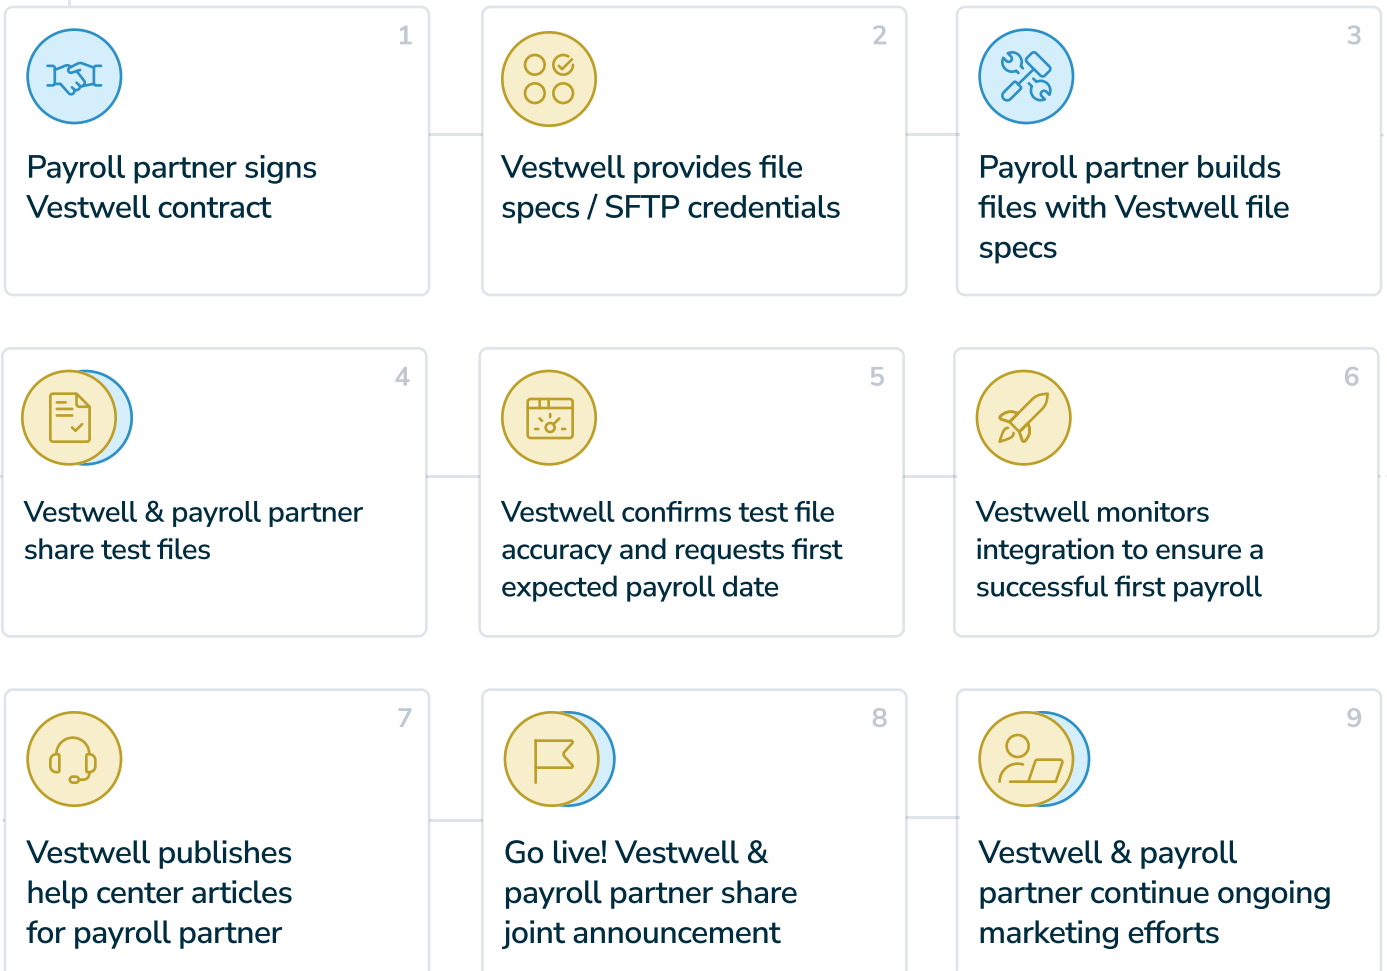

Payroll Partner Integration Roadmap

Vestwell seeks to make working with new payroll partners as seamless as possible. To help you understand the integration process, below is a quick guide of what each step looks like from start to finish.

Steps for completing your payroll integration*

-  Payroll partner
-  Vestwell

*Integrations typically take 45-60 days to complete