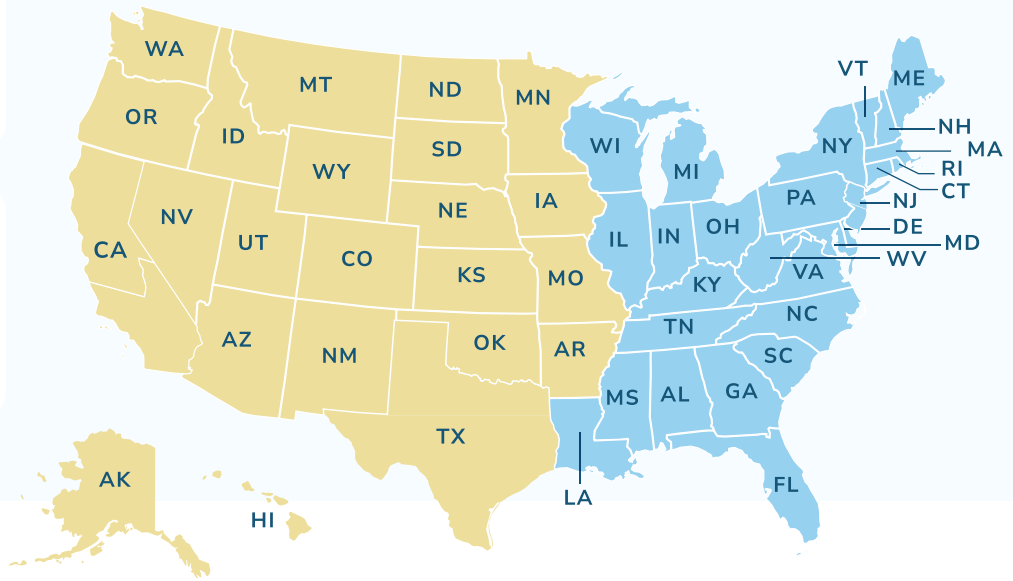

NATIONAL SALES & EAST DIVISION

Eli Landow
 SVP, NATIONAL SALES MANAGER
eli.landow@vestwell.com
 203.631.0679

WEST DIVISION

Tim Susoev
 DIVISIONAL VP
timothy.susoev@vestwell.com
 415.264.3927

DIVISIONS

KEY ACCOUNTS