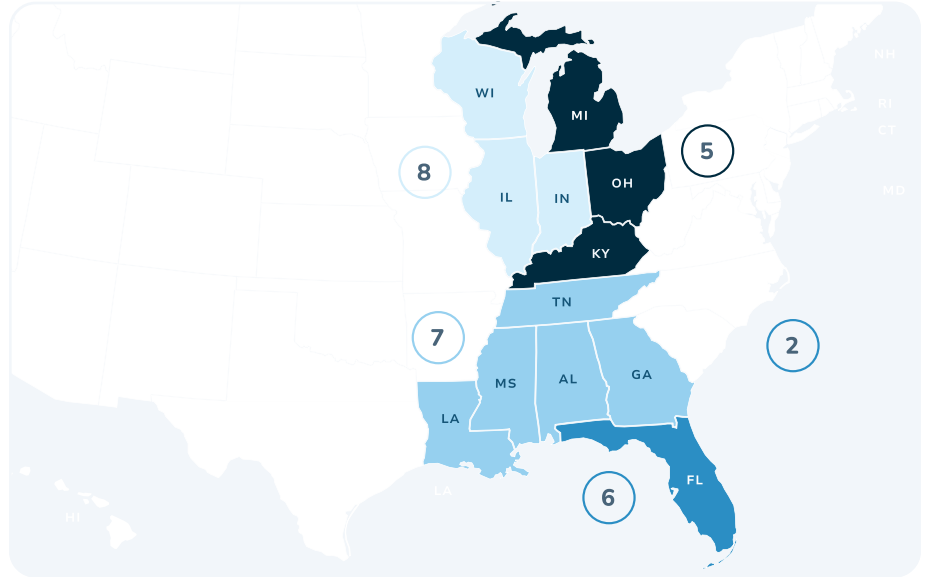

DIVISION East

EAST DIVISION

Jeffrey Carr
DIVISIONAL VP
jeffrey.carr@vestwell.com
445.345.3009

5 GREAT LAKES (OH, KY, MI)

Josh Henry	Regional VP	josh.henry@vestwell.com	614.307.0348
Chase Zickerman	Business Development Consultant	chase.zickerman@vestwell.com	484.844.9419
Dylan Ayisi	Business Development Director	dylan.ayisi@vestwell.com	313.362.8834
Ava Young	Advisor Success Associate	ava.young@vestwell.com	929.470.0562

6 FLORIDA (FL)

Jen Cooke	Regional VP	jennifer.cooke@vestwell.com	305.413.1046
Liam Artus	Business Development Consultant	liam.artus@vestwell.com	754.254.4070
Tim Munroe	Advisor Success Associate	timothy.munroe@vestwell.com	929.264.5113

7 SOUTH CENTRAL (AL, GA, LA, MS, TN)

Jeff Trull	Regional VP	jeff.trull@vestwell.com	615.939.3424
Nate Dresin	Business Development Associate	nate.dresin@vestwell.com	332.248.0050
Noah Woods-Bannan	Business Development Associate	noah.woods-bannan@vestwell.com	205.448.1761
Joe Milano	Advisor Success Manager	joe.milano@vestwell.com	929.335.2283

8 CHICAGOLAND (IN, IL, WI)

Mike Sullivan	Regional VP	mike.sullivan@vestwell.com	630.780.8357
Ravi Dattagupta	Business Development Consultant	ravi.dattagupta@vestwell.com	872.253.4885
Andy Ackerman	Business Development Consultant	andy.ackerman@vestwell.com	872.312.7776
Shawn Moshier	Advisor Success Manager	shawn.moshier@vestwell.com	929.470.1968