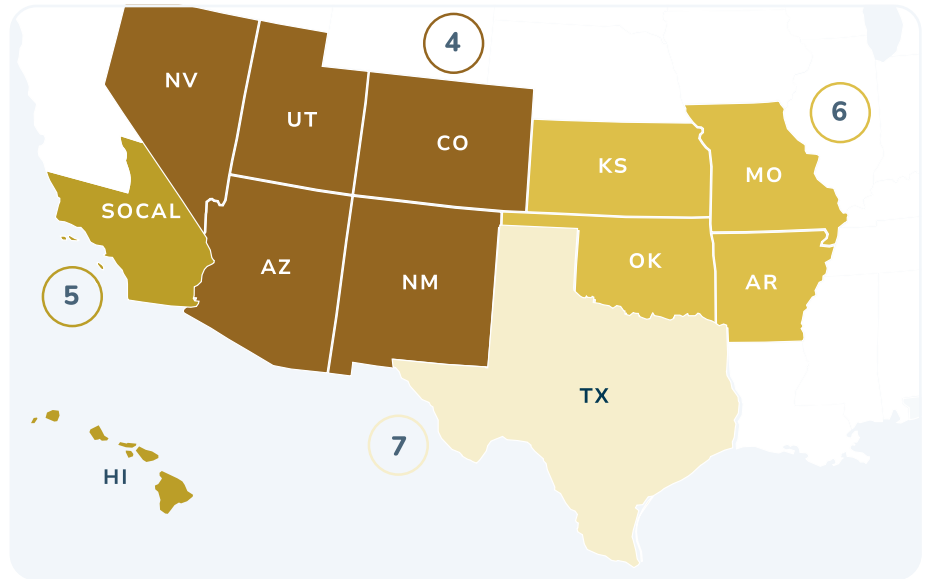

DIVISION West

WEST DIVISION

Tim Susoev

DIVISIONAL VP

timothy.susoev@vestwell.com

415.264.3927

4 DESERT WEST (AZ, NV, UT, CO, NM)

Randy Vail