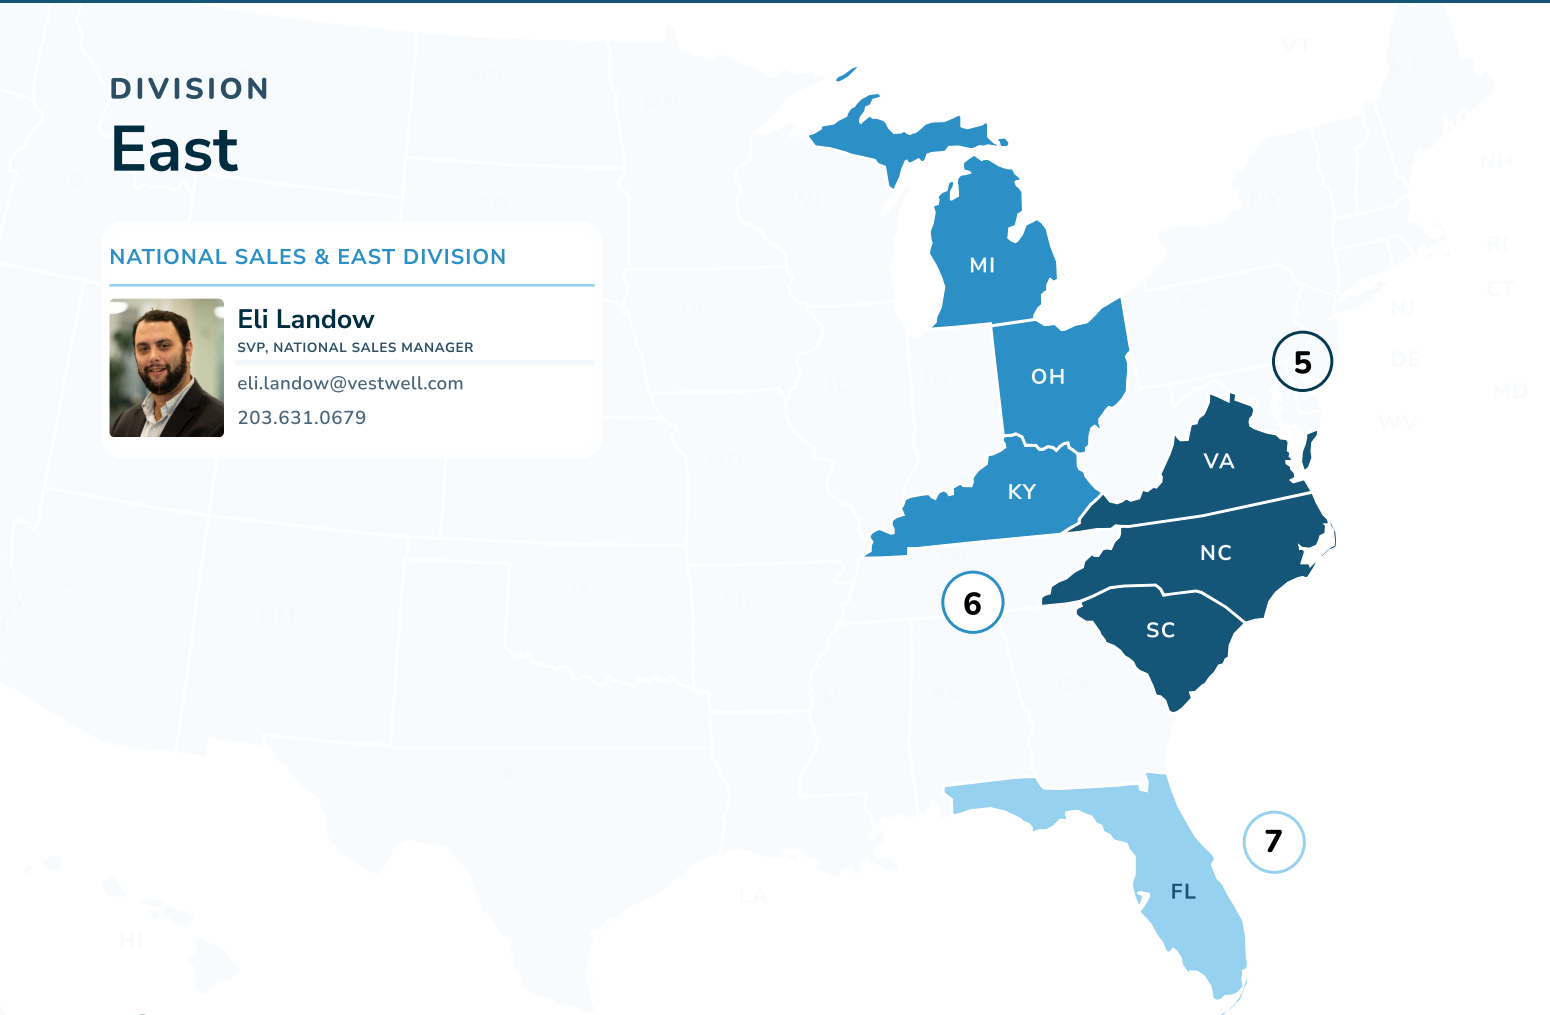

DIVISION East

NATIONAL SALES & EAST DIVISION

Eli Landow
SVP, NATIONAL SALES MANAGER
eli.landow@vestwell.com
203.631.0679

5 SOUTHEAST (NC, SC, VA)

Laura Tully	Regional VP	laura.tully@vestwell.com	919.748.2381
Adam Bush	Business Development Consultant	adam.bush@vestwell.com	571.517.2473
Kate Matier	Client Success Manager	kate.matier@vestwell.com	929-552-8306

6 GREAT LAKES (MI, OH, KY)

Josh Henry	Regional VP	josh.henry@vestwell.com	614.307.0348
Chase Zickerman	Business Development Consultant	chase.zickerman@vestwell.com	484.844.9419
Kate Matier	Client Success Manager	kate.matier@vestwell.com	929-552-8306

7 FLORIDA (FL)

Jen Cooke	Regional VP	jennifer.cooke@vestwell.com	305.413.1046
Brett Horne	Business Development Associate	brett.horne@vestwell.com	754.254.4070
Kate Matier	Client Success Manager	kate.matier@vestwell.com	929.552.8306