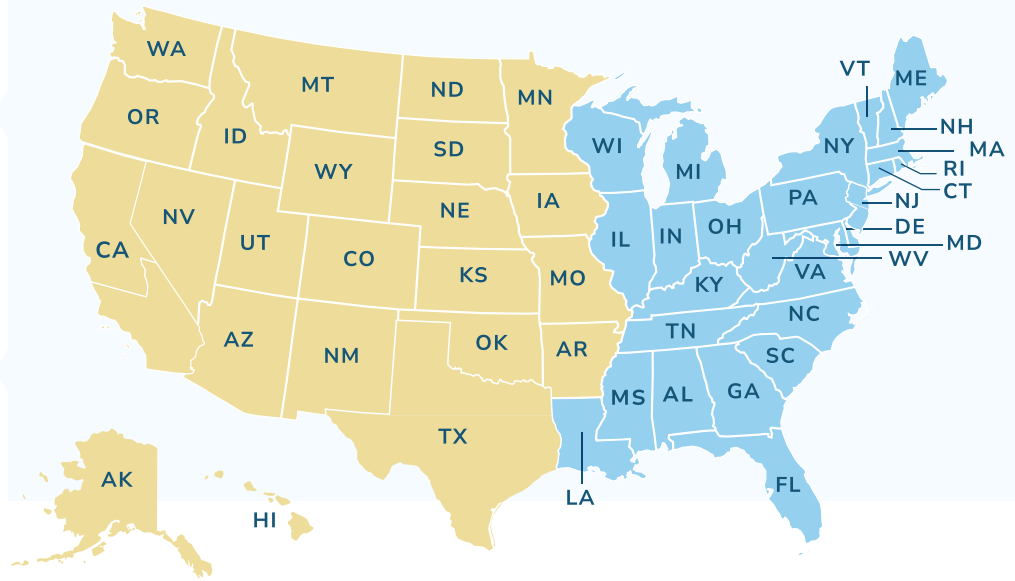

NATIONAL SALES

Eli Landow
SVP, NATIONAL SALES MANAGER
eli.landow@vestwell.com
203.631.0679

EAST DIVISION

Jeffery Carr
DIVISIONAL VP
jeffrey.carr@vestwell.com
445.345.3009

WEST DIVISION

Tim Susoev
DIVISIONAL VP
timothy.susoev@vestwell.com
415.264.3927

DIVISIONS

KEY ACCOUNTS

Head of Enterprise Partnerships

John Farmakis
SVP, ENTERPRISE SALES
john.farmakis@vestwell.com
917.227.0484

National Accounts

Christian Romano
VP, NATIONAL ACCOUNTS & PAYROLL
christian.romano@vestwell.com
917.227.4809

Enterprise Partnerships

Melanie Tekirian
VP, ENTERPRISE RELATIONSHIP MANAGEMENT
melanie.tekirian@vestwell.com
201.370.1506

SPECIALTY PRACTICES

Plan Design & Institutional Consulting

Kevin Gaston
DIRECTOR OF PLAN DESIGN
kevin.gaston@vestwell.com
404.387.5964

Head of TPA Sales

Murray Glass
VP, TPA PARTNERSHIPS
murray.glass@vestwell.com
847.651.0727

Special Markets

Steve Mandel
RVP, SPECIAL MARKETS
steve.mandel@vestwell.com
917.227.6147

Head of Wellness Solutions

George Lambert
VP, WORKPLACE SOLUTIONS
george.lambert@vestwell.com
857.301.0188