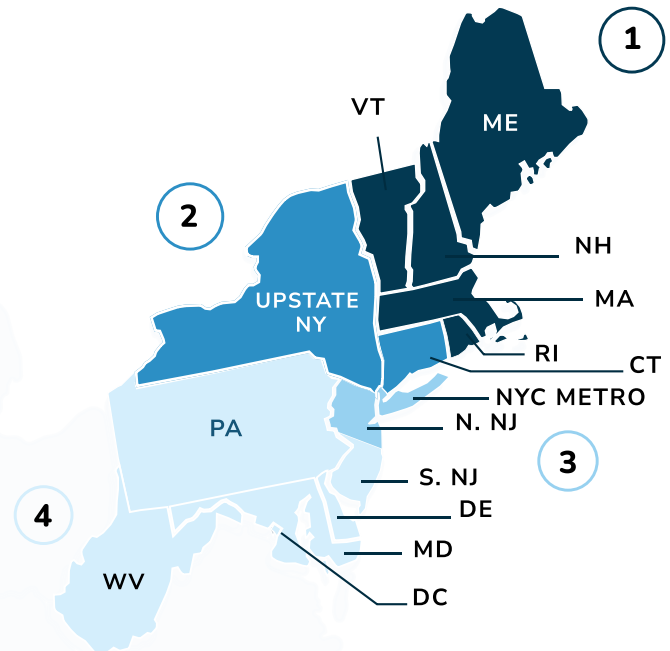

DIVISION East

NATIONAL SALES & EAST DIVISION

Eli Landow
SVP, NATIONAL SALES MANAGER
eli.landow@vestwell.com
203.631.0679

1 NEW ENGLAND (MA, ME, NH, RI, VT)

Steve Miley	Regional VP	stephen.miley@vestwell.com	508.375.5336
Shawn Moshier	Client Success Manager	shawn.moshier@vestwell.com	929.470.1968

2 UPSTATE NEW YORK-CONNECTICUT (CT, UPSTATE NY)

Lee Copson	Regional VP	lee.copson@vestwell.com	203.814.6230
Erik Flores	Business Development Associate	erik.flores@vestwell.com	332-699-7737
Shawn Moshier	Client Success Manager	shawn.moshier@vestwell.com	929-470-1968

3 NEW YORK CITY-LONG ISLAND (NYC METRO, NORTH NJ)

DJ Tobin	Regional VP	dj.tobin@vestwell.com	917.364.6620
Kathleen Brennan	Business Development Associate	kathleen.brennan@vestwell.com	332.249.6229
Shawn Moshier	Client Success Manager	shawn.moshier@vestwell.com	929-470-1968

4 MID-ATLANTIC (DC, DE, MD, PA, SOUTH NJ, WV)

Jeffrey Carr	Regional VP	jeffrey.carr@vestwell.com	445.345.3009
Jack Colbert	Business Development Director	jack.colbert@vestwell.com	917.453.5947
Joe Milano	Client Success Manager	joe.milano@vestwell.com	929-335-2283