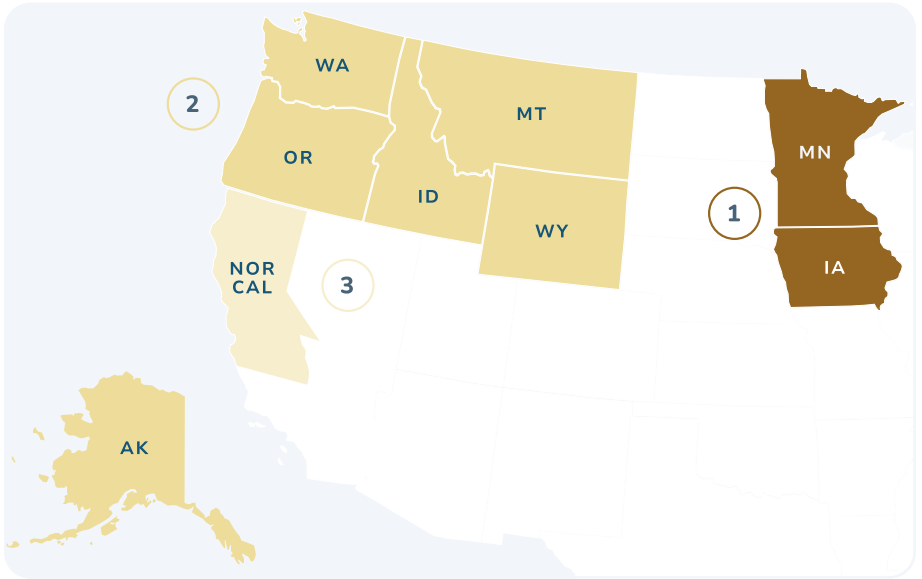

DIVISION West

WEST DIVISION

Tim Susoev
DIVISIONAL VP
timothy.susoev@vestwell.com
415.264.3927

1 UPPER MIDWEST (MN, IA)

Mike Guinane	Regional VP	mike.guinane@vestwell.com	402.953.9314
Lami Harmon	Business Development Consultant	lami.harmon@vestwell.com	720.408.3086
Joe Milano	Advisor Success Manager	joe.milano@vestwell.com	929.335.2283

2 PACIFIC NORTHWEST (AK, ID, OR, WA, WY, MT)

Stephen McNeill	Regional VP	steve.mcneill@vestwell.com	206.348.2350
Lewis DeAngelis	Business Development Associate	lewis.deangelis@vestwell.com	425.475.2170
Carlina Miles	Business Development Director	carlina.miles@vestwell.com	415.940-2284
Chris Diniz	Advisor Success Manager	chris.diniz@vestwell.com	929.531.6942

3 NORTHERN CALIFORNIA (NORTH CA)

Taylor Lucey	Director, Internal Sales	taylor.lucey@vestwell.com	480.532.6255
Winston Tavarez	Business Development Associate	winston.tavarez@vestwell.com	602.362.8641
Crystal Lopez	Business Development Associate	crystal.lopez@vestwell.com	650.557.2675
Chris Diniz	Advisor Success Manager	chris.diniz@vestwell.com	929.531.6942