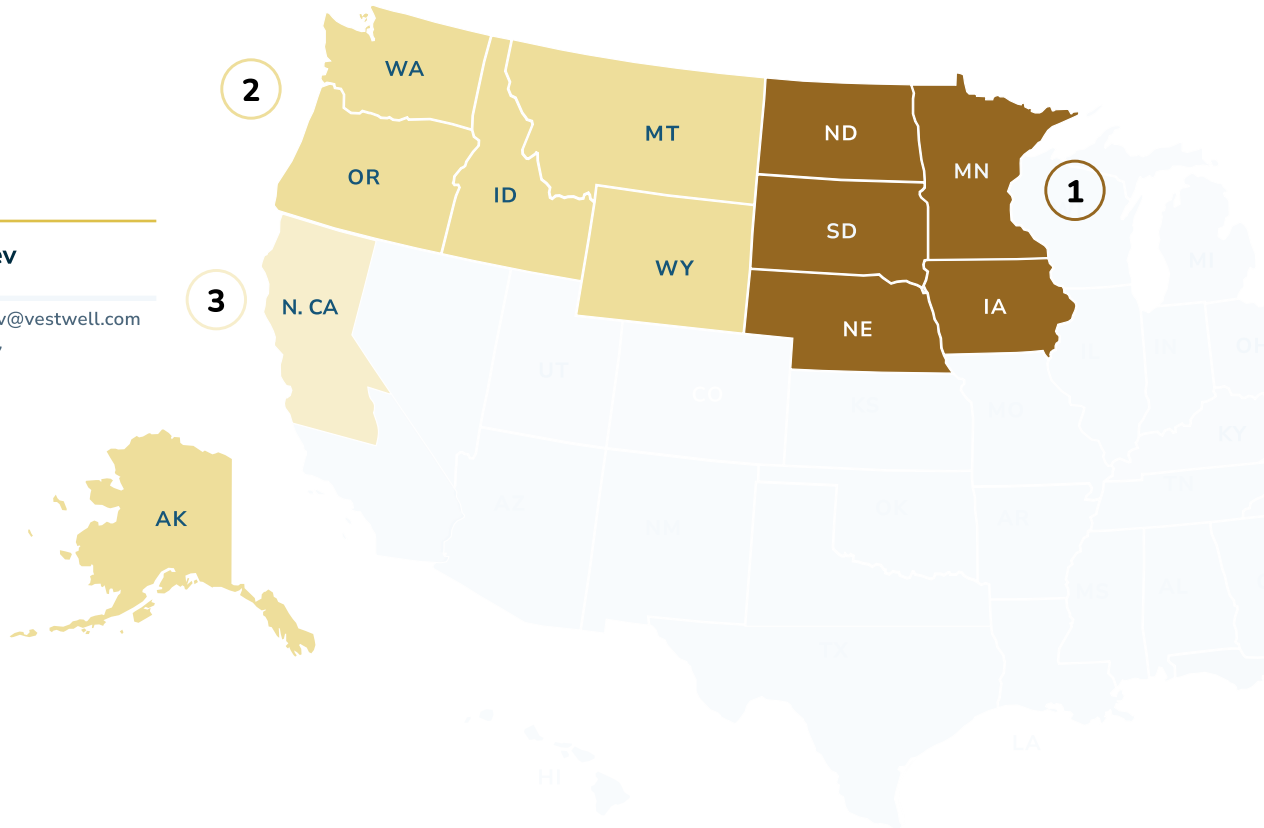

DIVISION West

WEST DIVISION

Tim Susoev
DIVISIONAL VP
timothy.susoev@vestwell.com
415.264.3927

1 UPPER MIDWEST (MN, IA, ND, SD, NE)

Mike Guinane	Regional VP	mike.guinane@vestwell.com	402.953.9314
Lami Harmon	Business Development Consultant	lami.harmon@vestwell.com	720.408.3086
Joe Milano	Client Success Manager	joe.milano@vestwell.com	929.335.2283

2 PACIFIC NORTHWEST (AK, ID, OR, WA, WY, MT)

Stephen McNeill	Regional VP	steve.mcneill@vestwell.com	206.348.2350
Chris Diniz	Client Success Manager	chris.diniz@vestwell.com	929-531-6942

3 NORTHERN CALIFORNIA (NORTH CA)

Taylor Lucey	Director, Internal Sales	taylor.lucey@vestwell.com	415.306.3645
Chris Diniz	Client Success Manager	chris.diniz@vestwell.com	929-531-6942