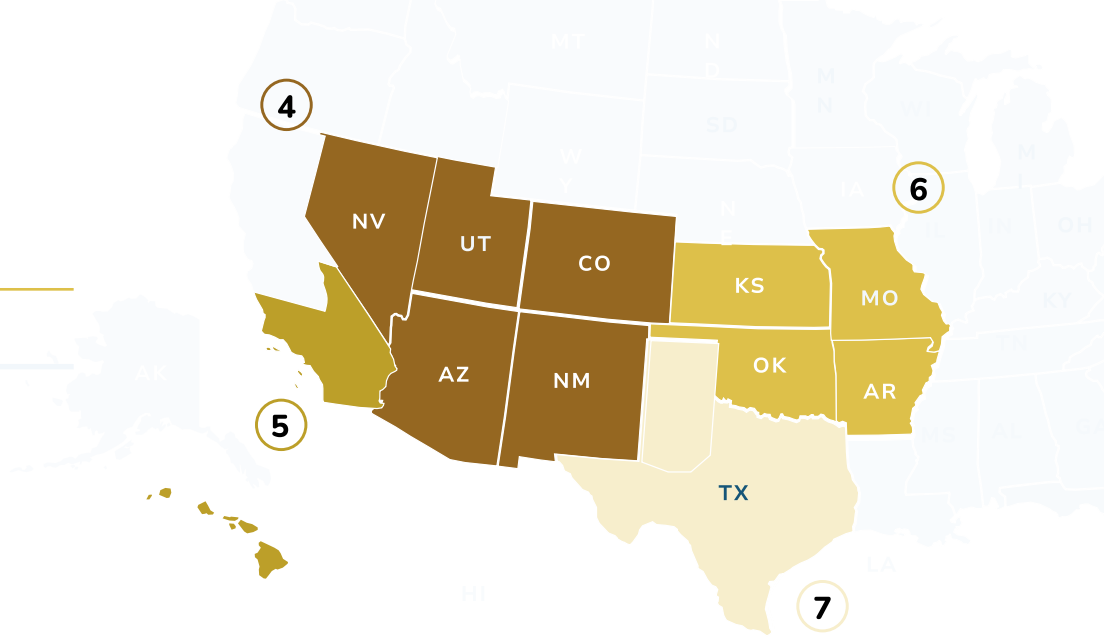

DIVISION West

WEST DIVISION

Tim Susoev
DIVISIONAL VP
timothy.susoev@vestwell.com
415.264.3927

4 DESERT WEST (AZ, NV, NM, CO, UT)

Randy Vail	Regional VP	randy.vail@vestwell.com	480.532.6255
Dylan Hendricks	Business Development Consultant	dylan.hendricks@vestwell.com	623.343.7430
Chris Diniz	Client Success Manager	chris.diniz@vestwell.com	929-531-6942

5 SOUTHERN CALIFORNIA (SOUTH CA, HI)

Rudy Grodzen	Regional VP	rudy.grodzen@vestwell.com	818.967.7368
Chris Diniz	Client Success Manager	chris.diniz@vestwell.com	929-531-6942

6 PLAINS (KS, MO, AR, OK)

Zaac Cook	Regional VP	zaac.cook@vestwell.com	816.654.3570
Ali Eagen	Business Development Director	ali.eagen@vestwell.com	469.300.3679
Joe Milano	Customer Success Manager	joe.milano@vestwell.com	929-335-2283

7 TEXAS (TX)

Tiffany Lauer	Regional VP	tiffany.lauer@vestwell.com	832.459.1799
Brian Lucey	Business Development Associate	brian.lucey@vestwell.com	332.239.2243
Kate Matier	Client Success Manager	kate.matier@vestwell.com	929-552-8306